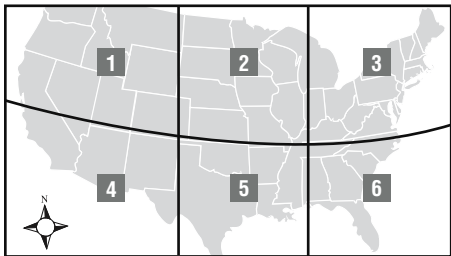

MSR ANT EXT-50

HOOK-UP INSTRUCTIONS

Step 1

Insert the connection end of your existing antenna cable into the amplifier end of the Monster® SIRIUS Antenna Extension Cable and push together until connected.

Slide boot over assembly.

Step 2

Insert the Antenna Extension Cable's nickel-plated connection end into the port on your SIRIUS Satellite Radio receiver or Plug & Play tuner labeled "ANT" or "SAT". If you need an even longer cable length, two cables can be linked together to create a 100' (30.48m) extension.

Step 3

Mount your SIRIUS Satellite Radio antenna in the optimal location for maximum reception quality. Optimal antenna placement is dependent on your location in relation to the SIRIUS satellites. In general, the antenna can be placed inside or outside facing the direction of the sky recommended in the map below, as long as there are no obstacles blocking the signal from the satellite.

1. Place the antenna facing **EAST**
2. Place the antenna facing **STRAIGHT UP**
3. Place the antenna facing **WEST**
4. Place the antenna facing **NORTHEAST**
5. Place the antenna facing **NORTH**
6. Place the antenna facing **NORTHWEST**