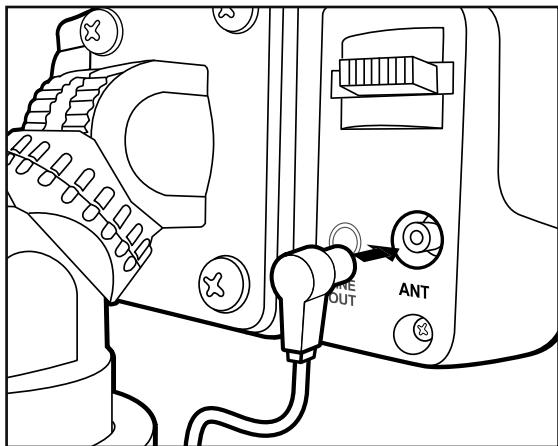

SIRIUS ANTENNA EXTENSION CABLE

FOR |

USER GUIDE & WARRANTY

Thank you for purchasing the Monster® SIRIUS Antenna Extension Cable for SIRIUS Satellite Radio. Your new extension cable extends the length of your antenna cable so you can mount your antenna where you need to—indoors or out—for optimal signal reception. Connecting your Antenna Extension Cable is easy. Simply follow the numbered instructions to ensure optimal performance.

MSR ANT EXT-50

HOOK-UP INSTRUCTIONS

Step 1

Insert the connection end of your existing antenna cable into the amplifier end of the Monster® SIRIUS Antenna Extension Cable and push together until connected.

Slide boot over assembly.

Step 2

Insert the Antenna Extension Cable's nickel-plated connection end into the port on your SIRIUS Satellite Radio receiver or Plug & Play tuner labeled "ANT" or "SAT". If you need an even longer cable length, two cables can be linked together to create a 100' (30.48m) extension.