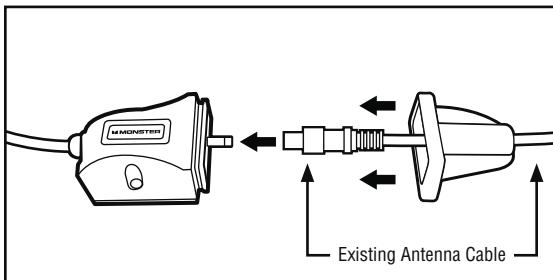

SIRIUS ANTENNA EXTENSION CABLE

FOR |

USER GUIDE & WARRANTY

Thank you for purchasing the Monster® SIRIUS Antenna Extension Cable for SIRIUS Satellite Radio. Your new extension cable extends the length of your antenna cable so you can mount your antenna where you need to—indoors or out—for optimal signal reception. Connecting your Antenna Extension Cable is easy. Simply follow the numbered instructions to ensure optimal performance.

MSR ANT EXT-50

HOOK-UP INSTRUCTIONS

Step 1

Insert the connection end of your existing antenna cable into the amplifier end of the Monster® SIRIUS Antenna Extension Cable and push together until connected.

Slide boot over assembly.

Step 2

Insert the Antenna Extension Cable's nickel-plated connection end into the port on your SIRIUS Satellite Radio receiver or Plug & Play tuner labeled "ANT" or "SAT". If you need an even longer cable length, two cables can be linked together to create a 100' (30.48m) extension.